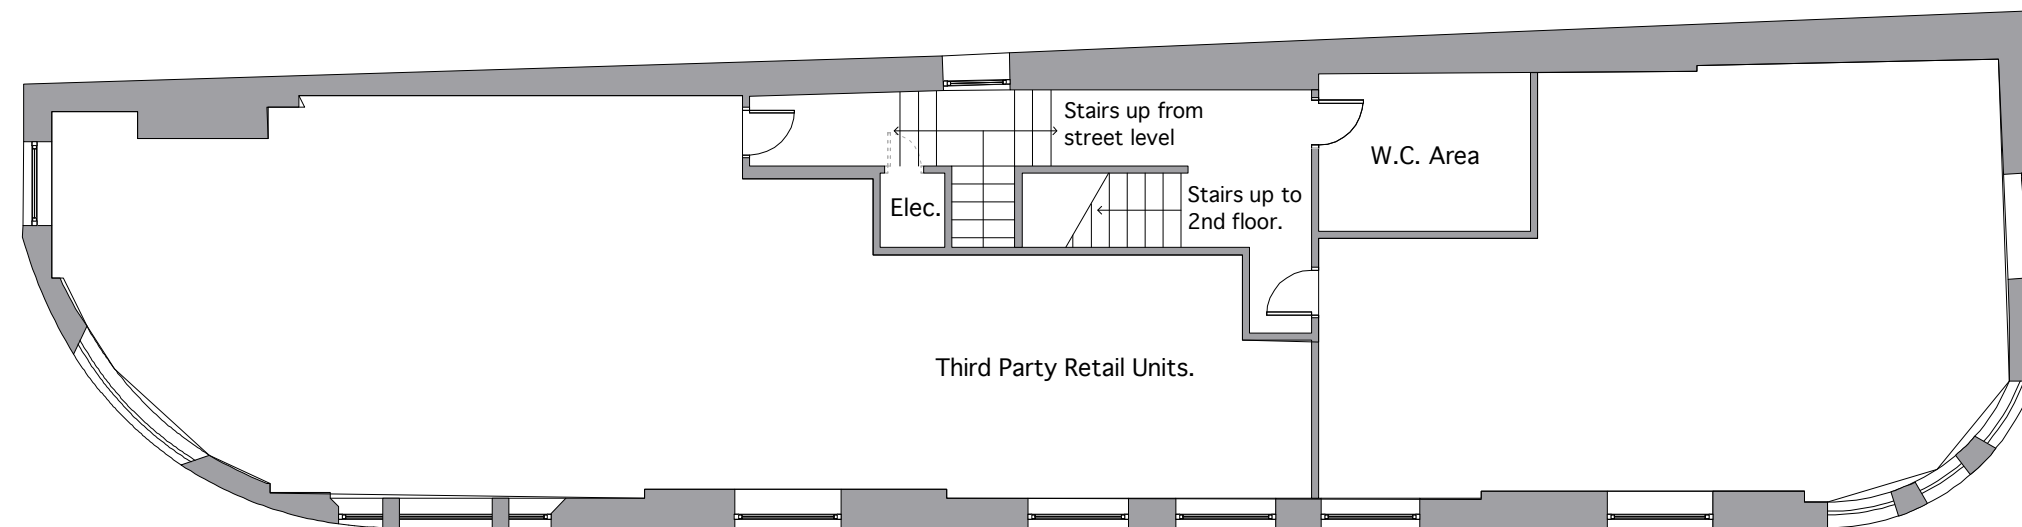

PROPOSED FIRST FLOOR PLAN

EXISTING FIRST FLOOR PLAN

 <b>Prince Architects</b> 25 Wendover Avenue Liverpool L17 4LG 0151 7271384 ben@princearchitects.co.uk www.princearchitects.co.uk	<b>Project:</b> Britannia Buildings. Proposed conversion		<b>Client:</b> Mr M Smith		<b>Title:</b> Existing & Proposed First Floor Plans	
	<b>Size:</b> <b>A2</b>	<b>Proj. No.:</b> 12.010	<b>Dwg No.:</b> L(04)004	<b>Rev.:</b> P01	<b>Purpose:</b> <b>Planning</b>	
	<b>Scale:</b> 1:100	<b>Date:</b> Sep 2016	<b>Drawn / Chk.:</b> BP			